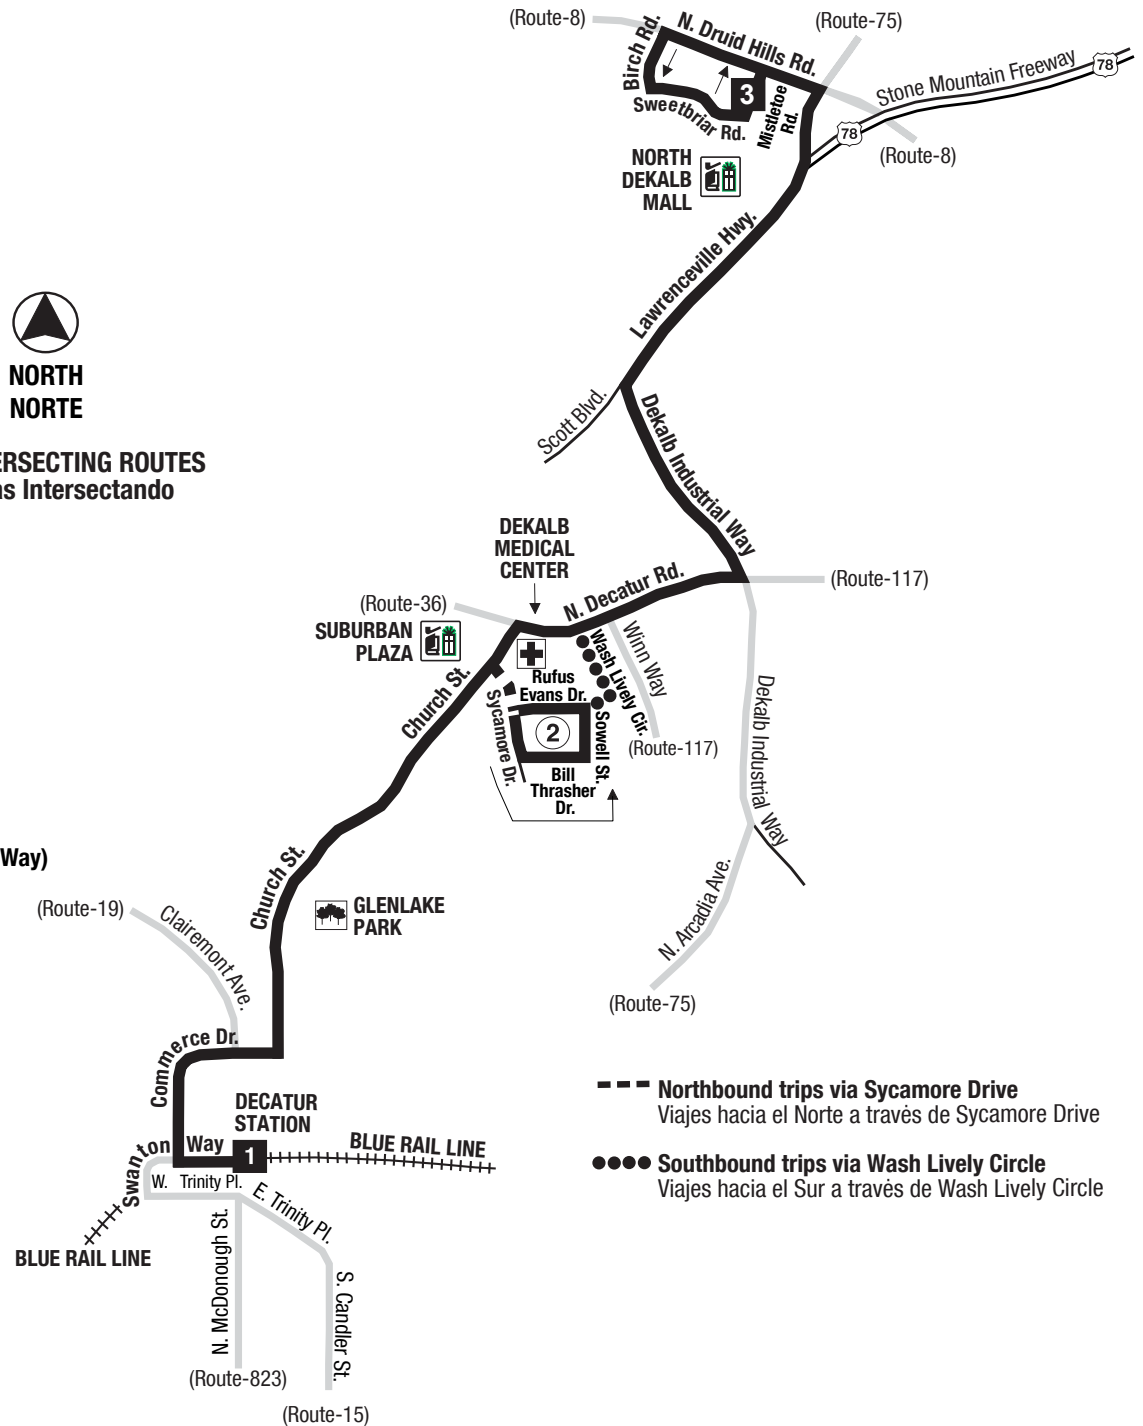

NORTH
NORTE

— INTERSECTING ROUTES
Rutas Intersectando

Routes intersecting at Decatur Station:
Rutas intersectando en la Estación Decatur:

- 15-Candler Road
- 19-Clairmont Road/Howard Avenue
- 36-North Decatur Road/Virginia Highland (Swanton Way)
- 123-Church Street
- 823-Belvedere

PLEASE NOTE:
Route 36-North Decatur Road/Virginia Highland will board/alight at the designated bus area just outside the bus loop along Swanton Way.

--- Northbound trips via Sycamore Drive
Viajes hacia el Norte a través de Sycamore Drive

●●● Southbound trips via Wash Lively Circle
Viajes hacia el Sur a través de Wash Lively Circle